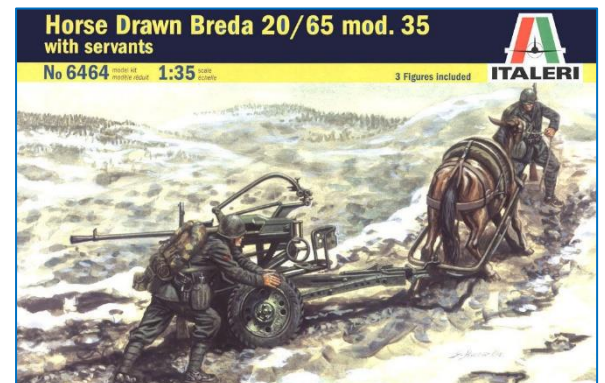

35131 Battle of Kursk, 1943 Soviet Regimental Artillery

ICM

35802 76,2 mm F-22 with Horse Transport

Italeri

6464 Horse Drawn Breda 20/65 mod.35

MiniArt

35048 Soviet Divisional Artillery

Riich.Models