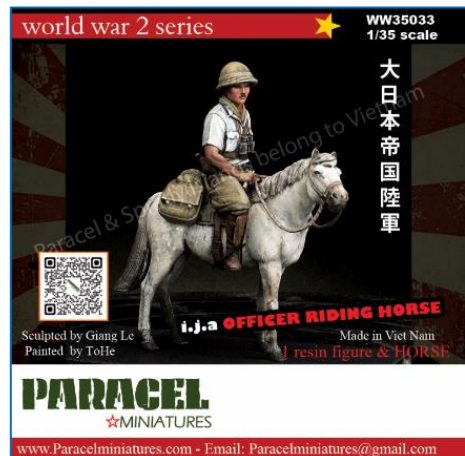

Modelkasten

PB-08 Female Mounted Samurai

MSD (Micro Scale Design)

MSD35011 Russian Cavalry 1914-1945

MSD35031 Red Army 1941

Parasel Miniatures

WW35014 US Air Borne (Air cowboy)

WW35033 IJA Officer Riding Horse