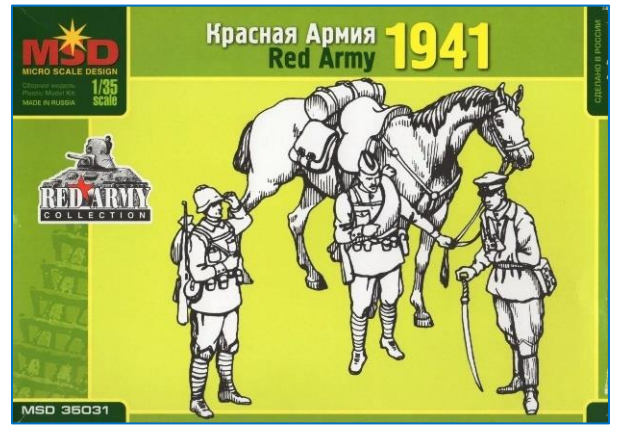

Modelkasten

PB-08 Female Mounted Samurai

MSD (Micro Scale Design)

MSD35011 Russian Cavalry 1914-1945

MSD35031 Red Army 1941

Parasel Miniatures

WW35014 US Air Borne (Air cowboy)

WW35033 IJA Officer Riding Horse