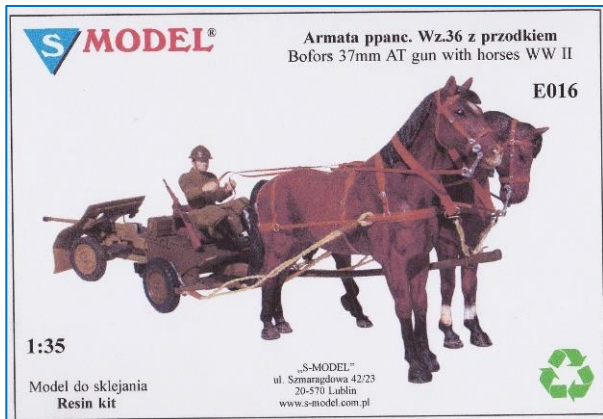

S-Model

E016 Bofors 37 mm AT Gun with Horses