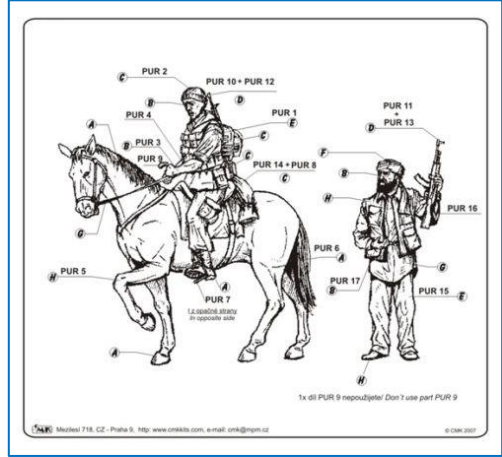

Czech Master Kits (CMK)

F35192 Mounted Afghan Warrior + US Special Soldier

F35198 US Military Policeman Mounted and Iraqi Civilian

F35208 US Mounted Soldier in Afghanistan

F35209 Taliban Mounted Warrior

Doug's Original