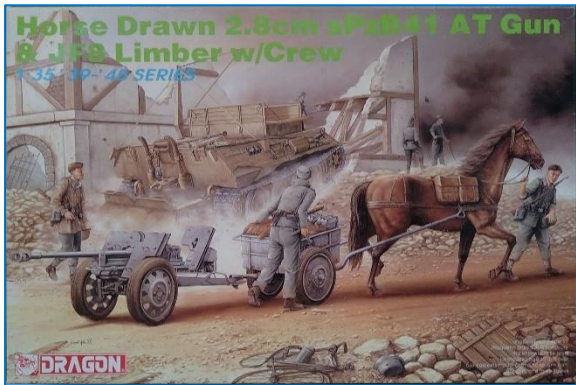

TriglavModel

TM 1023 Yugoslav Military Carriage "Preporod"

Guns / Пушки

Dragon

6079 Horse Drawn 2.8cm SPzB41 AT Gun & JF8 Limber w/Crew

6104 8.8cm Panzerschreck Infanteriekarren

ICM

35072 Barbarossa Operation, 1941. Soviet Antitank Artillery