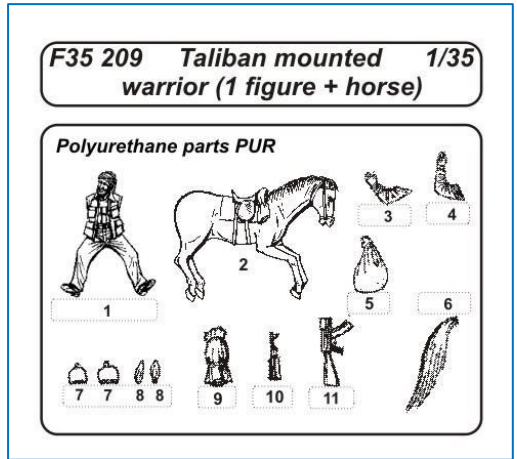

Czech Master Kits (CMK)

F35192 Mounted Afghan Warrior + US Special Soldier

F35198 US Military Policeman Mounted and Iraqi Civilian

F35208 US Mounted Soldier in Afghanistan

F35209 Taliban Mounted Warrior

Doug's Original