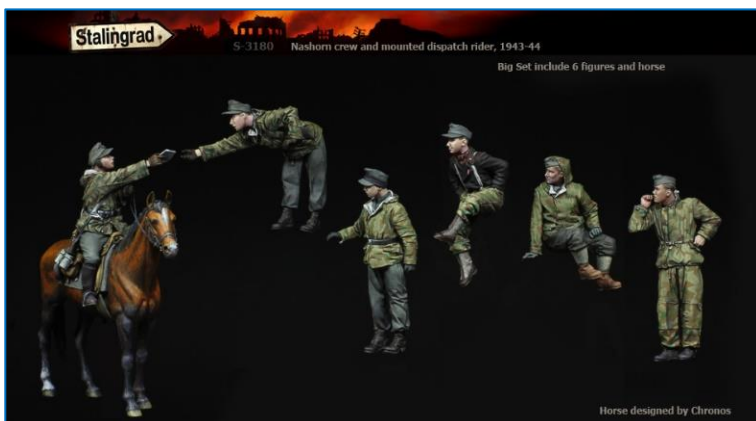

E024 Rifleman of 7th Regiment Lubelski Lancer's

Sarmat Resin

SRsf35021 Chapaev

SVmodel

6020 Ilya Muromets

6021 Dobrynya Nikitich and Zmey Gorynych

Stalingrad

S-3180 Nashorn Crew and Mounted Dispatch Rider, 1943 - 44 Big Set