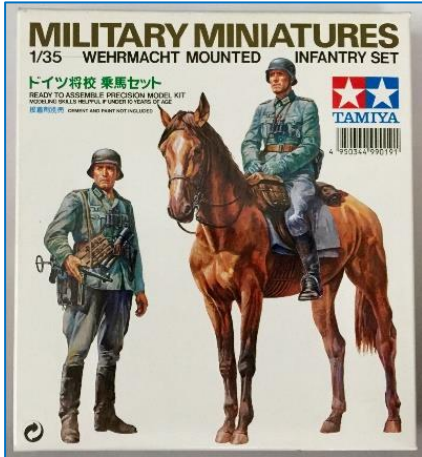

Tamiya

35053 Wehrmacht Mounted Infantry Set