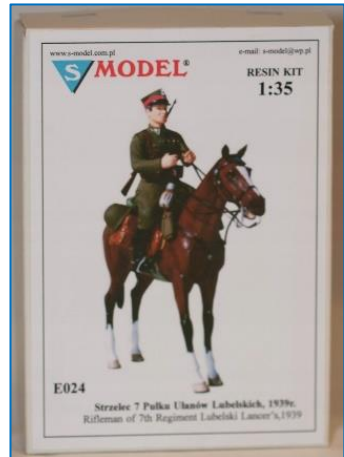

E024 Rifleman of 7th Regiment Lubelski Lancer's