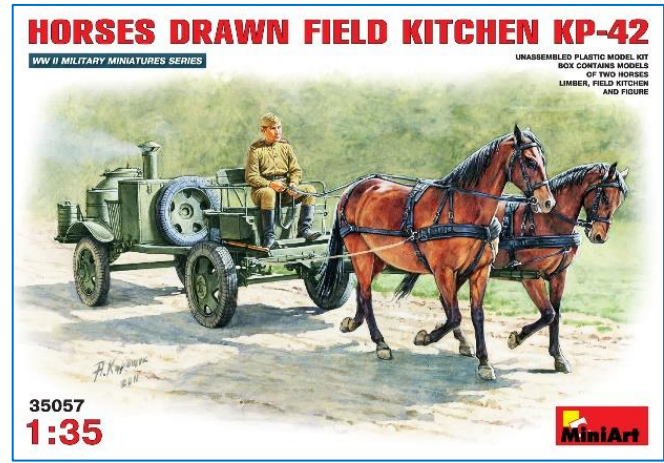

MiniArt

35057 Horses Drawn Field Kitchen KP-42