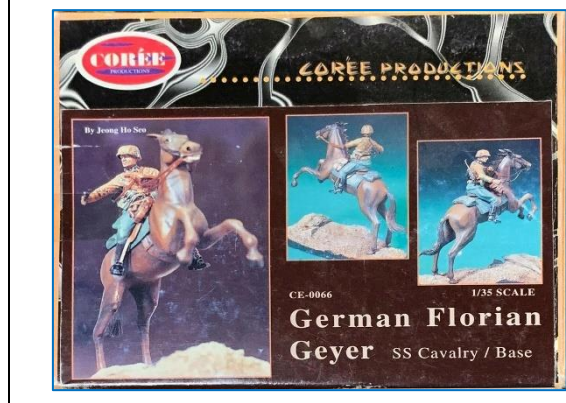

F35123 US Special Forces on horse

F35125 US Special Forces on horse + Afghanistan fighter

Copper State Models

F35-032 Imperial Russian Automobile MG Platoon

Corée Productions

CE-0066 German Florian Geyer. SS Cavalry.

Czech Master Kits (CMK)

F35192 Mounted Afghan Warrior + US Special Soldier

F35198 US Military Policeman Mounted and Iraqi Civilian

F35208 US Mounted Soldier in Afghanistan

F35209 Taliban Mounted Warrior

Doug's Original