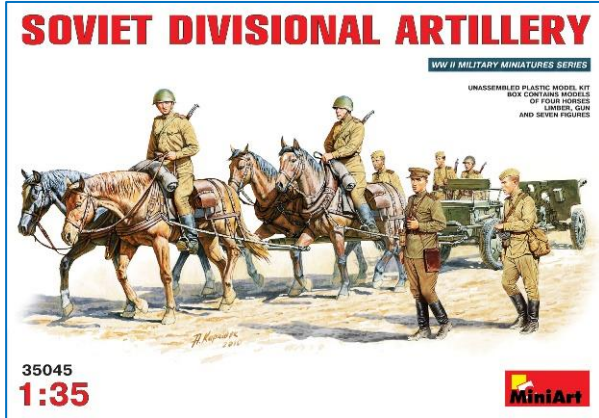

35131 Battle of Kursk, 1943 Soviet Regimental Artillery

ICM

35802 76,2 mm F-22 with Horse Transport

Italeri

6464 Horse Drawn Breda 20/65 mod.35

MiniArt

35048 Soviet Divisional Artillery

Riich.Models