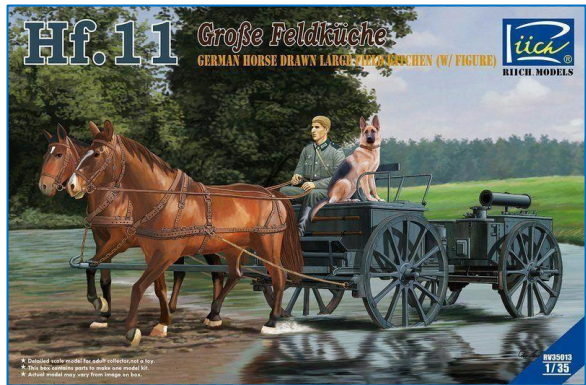

Riich.Models

RV35013 Hf.11 Große Feldküche