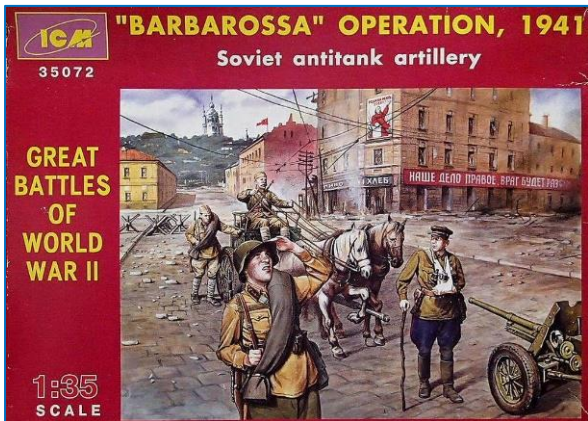

TriglavModel

TM 1023 Yugoslav Military Carriage "Preporod"

Guns / Пушки

Dragon

6079 Horse Drawn 2.8cm SPzB41 AT Gun & JF8 Limber w/Crew

6104 8.8cm Panzerschreck Infanteriekarren

ICM

35072 Barbarossa Operation, 1941. Soviet Antitank Artillery