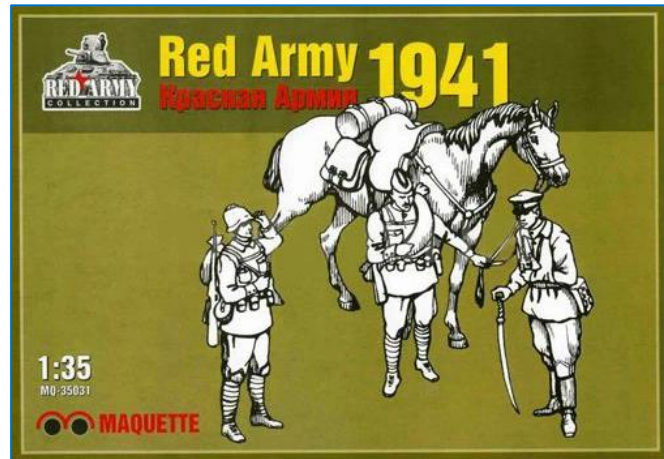

35003 Polish Cavalry NCO Mounted WWII

Maquette

MQ-35011 Russian Cavalry 1914-1945

MQ-35031 Red Army 1941

Master Box

MB3549 U.S. Civil War Yankee Scout and Tracker

MB3550 Attack!

MB35184 British and German Cavalrymen, WWI era