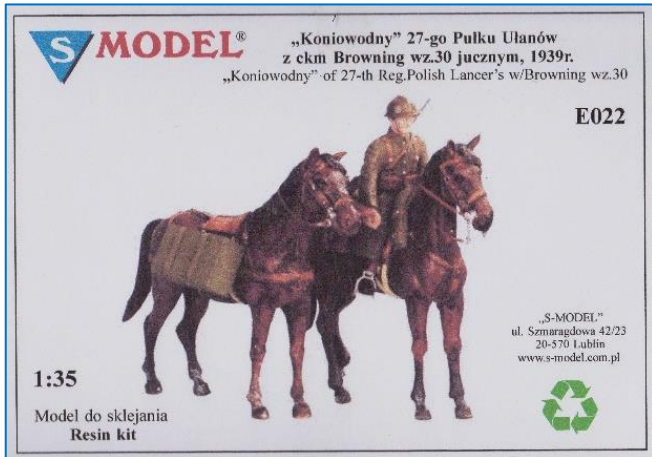

S-Model

E022 "Koniowodny" of 27th Reg.Polish Lancer's w/ Browning wz.30