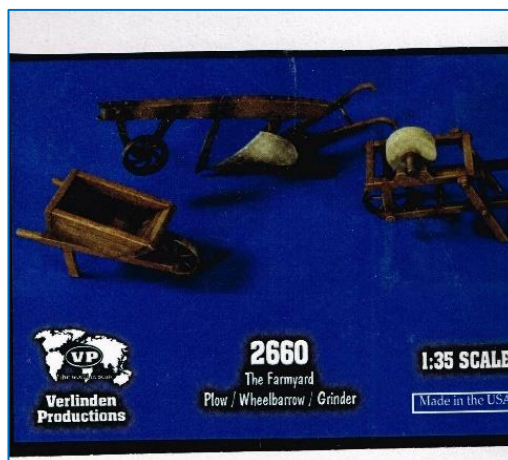

TM 1036 Serbian Field Kitchen

Sleighs / Сани

HaulerHLM35002 HS-3-1 KrankenschlittensHLM35004 HS-3 Schlitten 500KgStalingradS-3018 Russian Winter, 1941

Plowing / Вспашка

Drum and CratesDC5207 PlowingModelKitShopWW2 Plowman and his Horse

Royal Model

644 Farm Plow

Verlinden Productions

2660 The Farmyard. Plow / Wheelbarrow / Grinder

Carts, sleighs, etc. / Телеги, сани и прочее

Two wheels / Двухколёсные

ADV Azimut

35610 Farm Cart